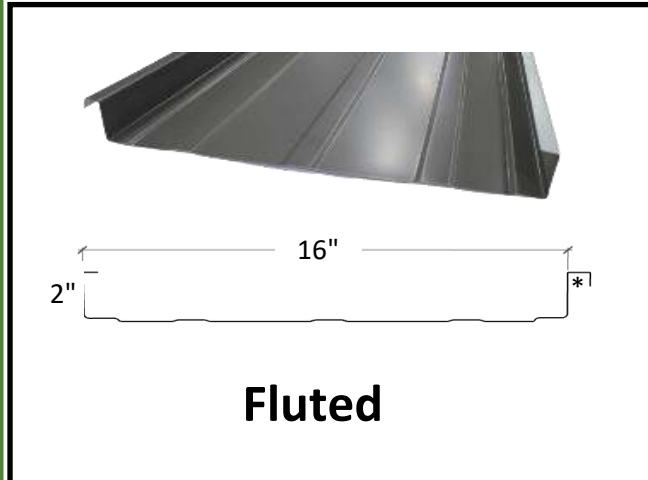

Mechanical Standing Seam Fluted and Striations

NOTE: *=ADD BUTYL CAULKING (Recommended for under 4/12 pitch)

Available Colours
(Textured)

- Graphite Grey
- Blue Grey
- Jet Black
- Sepia Brown

	26ga	24ga
Graphite Grey	✓	
Blue Grey	✓	
Jet Black	✓	✓
Sepia Brown	✓	✓

	26ga	24ga
Black	✓	✓
Coffee Brown	✓	
Charcoal	✓	
Bone White	✓	
White/White	✓	
Slate Blue	✓	
Tile Red	✓	
Melcher's Green	✓	

More colours available on special order.

NOTE: Sheet length min. 24"

Image of seam rolled 90°

Image of seam fully rolled

Snaplock Standing Seam Fluted and Striations

Available Colours
(Textured)

- Graphite Grey
- Blue Grey
- Jet Black
- Sepia Brown

	26ga	24ga
Graphite Grey	✓	
Blue Grey	✓	
Jet Black	✓	✓
Sepia Brown	✓	✓

	26ga	24ga
Black	✓	✓
Coffee Brown	✓	
Charcoal	✓	
Bone White	✓	
White/White	✓	
Slate Blue	✓	
Tile Red	✓	
Melcher's Green	✓	

More colours available on special order.

NOTE: Sheet length min. 24"

Notching available upon request for folding bottom end over eave.