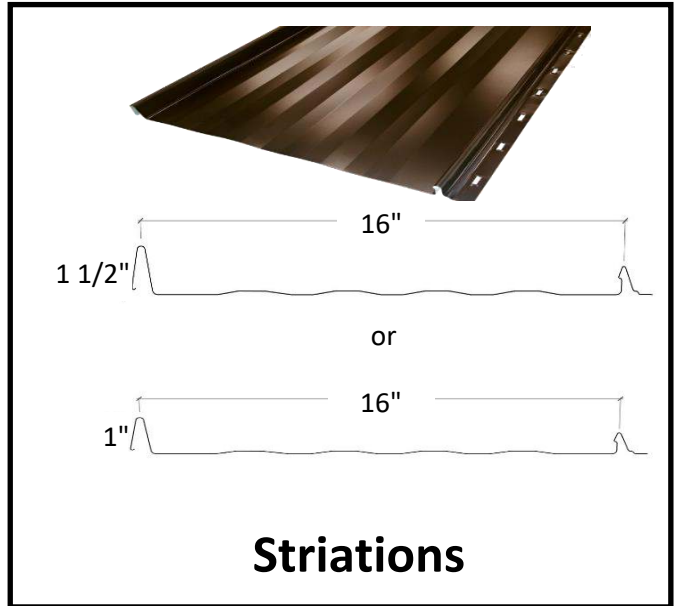

	26ga	24ga
Black	✓	✓
Coffee Brown	✓	
Charcoal	✓	
Bone White	✓	
White/White	✓	
Slate Blue	✓	
Tile Red	✓	
Melcher's Green	✓	

More colours available on special order.

NOTE: Sheet length min. 24"

Image of seam rolled 90°

Image of seam fully rolled

Snaplock Standing Seam Fluted and Striations

Available Colours
(Textured)

- Graphite Grey
- Blue Grey
- Jet Black
- Sepia Brown

	26ga	24ga
Graphite Grey	✓	
Blue Grey	✓	
Jet Black	✓	✓
Sepia Brown	✓	✓

	26ga	24ga
Black	✓	✓
Coffee Brown	✓	
Charcoal	✓	
Bone White	✓	
White/White	✓	
Slate Blue	✓	
Tile Red	✓	
Melcher's Green	✓	

More colours available on special order.

NOTE: Sheet length min. 24"

Notching available upon request for folding bottom end over eave.