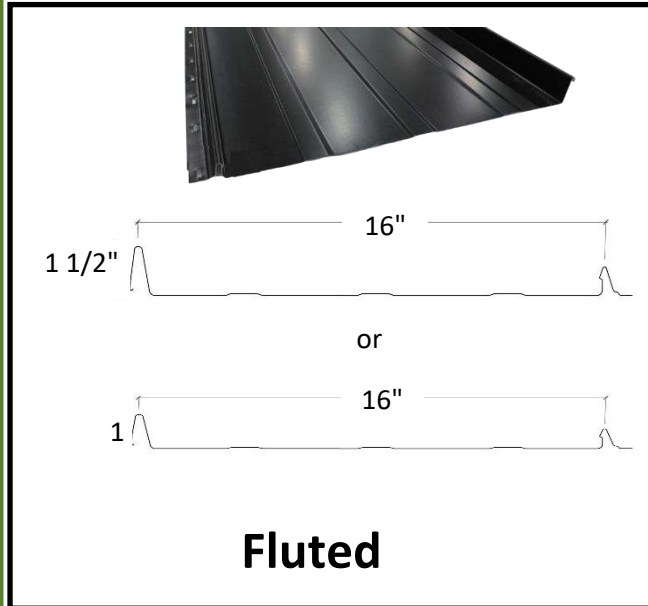

	26ga	24ga
Black	✓	✓
Coffee Brown	✓	
Charcoal	✓	
Bone White	✓	
White/White	✓	
Slate Blue	✓	
Tile Red	✓	
Melcher's Green	✓	

More colours available on special order.

NOTE: Sheet length min. 24"

Image of seam rolled 90°

Image of seam fully rolled

Snaplock Standing Seam Fluted and Striations

Available Colours
(Textured)

- Graphite Grey
- Blue Grey
- Jet Black
- Sepia Brown

	26ga	24ga
Graphite Grey	✓	
Blue Grey	✓	
Jet Black	✓	✓
Sepia Brown	✓	✓