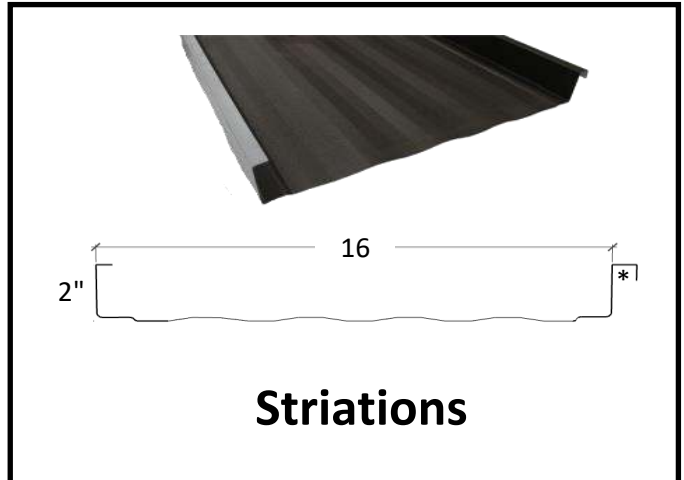

Mechanical Standing Seam Fluted and Striations

NOTE: *=ADD BUTYL CAULKING (Recommended for under 4/12 pitch)

Available Colours
(Textured)

- Graphite Grey
- Blue Grey
- Jet Black
- Sepia Brown

	26ga	24ga
Graphite Grey	✓	
Blue Grey	✓	
Jet Black	✓	✓
Sepia Brown	✓	✓

	26ga	24ga
Black	✓	✓
Coffee Brown	✓	
Charcoal	✓	
Bone White	✓	
White/White	✓	
Slate Blue	✓	
Tile Red	✓	
Melcher's Green	✓	

More colours available on special order.

NOTE: Sheet length min. 24"

Image of seam rolled 90°

Image of seam fully rolled

Snaplock Standing Seam Fluted and Striations

Available Colours
(Textured)

- Graphite Grey
- Blue Grey
- Jet Black
- Sepia Brown

	26ga	24ga
Graphite Grey	✓	
Blue Grey	✓	
Jet Black	✓	✓
Sepia Brown	✓	✓

	26ga	24ga
Black	✓	✓
Coffee Brown	✓	
Charcoal	✓	
Bone White	✓	
White/White	✓	
Slate Blue	✓	
Tile Red	✓	
Melcher's Green	✓	

More colours available on special order.

NOTE: Sheet length min. 24"

Notching available upon request for folding bottom end over eave.